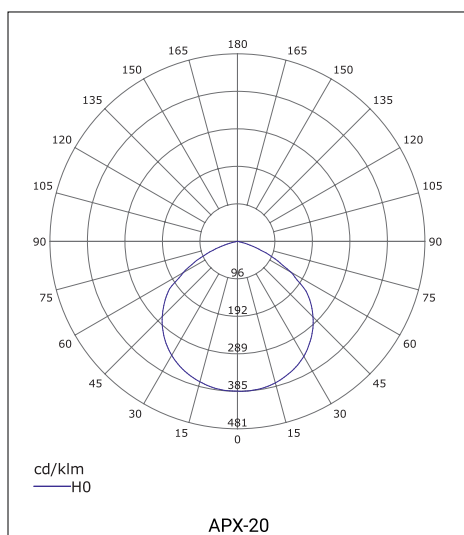

Product datasheet

APX-20

LED flood light 20 W | 6000 K

- Indoor and outdoor lighting
- Wide beam angle
- Without flickering
- Usable in all weather conditions

General information

• Model	APX-20
• LED chip	EPISTAR
• Body material	Aluminium
• Environment	Indoor and outdoor lighting
• Product color	Black
• Operating Temperature	from - 40 °C to + 50 °C
• Mounting	Surface mounting
• IP Protection Rate	IP65
• Weight	0,280 kg

Electrical Specifications

• Power Consumption	20 W
• Input Voltage	AC 85 - 265 V / 50 - 60 Hz
• Dimmable Function	No
• Replacing LED	No
• Replacing Power Supply	No

Lighting Specifications

• Luminous flux	1800 lm
• Luminous efficiency	90 lm / W
• Color of the light	Cold White
• CCT	6000 K
• Color Render Index (CRI)	≥ 80
• Beam Angle	120 °
• Unified Glare Rating (UGR)	≤19
• Life Span	30 000 working hours

Photometric Diagram

Packing Information

- Package dimensions 155 x 117 x 45 mm
- Gross Weight 0,320 kg
- Transport package 20 pieces

Dimensions