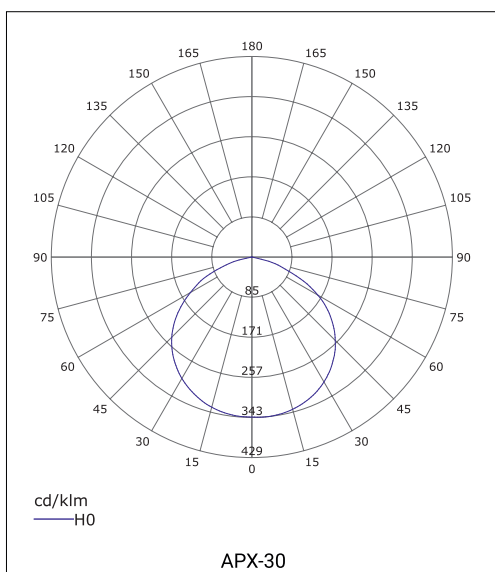

## General information

• Model	APX-30
• LED chip	EPISTAR
• Body material	Aluminium
• Environment	Indoor and outdoor lighting
• Product color	Black
• Operating Temperature	from - 40 °C to + 50 °C
• Mounting	Surface mounting
• IP Protection Rate	IP65
• Weight	0,400 kg

## Lighting Specifications

• Luminous flux	2700 lm
• Luminous efficiency	90 lm / W
• Color of the light	Cold White
• CCT	6000 K
• Color Render Index (CRI)	≥ 80
• Beam Angle	120 °
• Unified Glare Rating (UGR)	≤19
• Life Span	30 000 working hours

## Photometric Diagram

## Dimensions