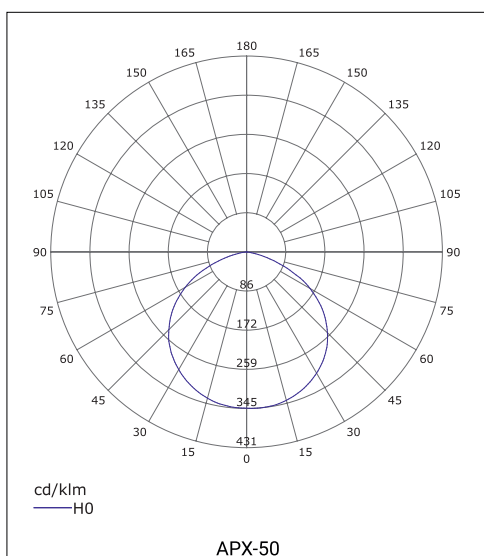

Product datasheet

APX-50

LED flood light 50 W | 6000 K

- Indoor and outdoor lighting
- Wide beam angle
- Without flickering
- Usable in all weather conditions

General information

• Model	APX-50
• LED chip	EPISTAR
• Body material	Aluminium
• Environment	Indoor and outdoor lighting
• Product color	Black
• Operating Temperature	from - 40 °C to + 50 °C
• Mounting	Surface mounting
• IP Protection Rate	IP65
• Weight	0,620 kg

Electrical Specifications

• Power Consumption	50 W
• Input Voltage	AC 85 - 265 V / 50 - 60 Hz
• Dimmable Function	No
• Replacing LED	No
• Replacing Power Supply	No

Lighting Specifications

• Luminous flux	4500 lm
• Luminous efficiency	90 lm / W
• Color of the light	Cold White
• CCT	6000 K
• Color Render Index (CRI)	≥ 80
• Beam Angle	120 °
• Unified Glare Rating (UGR)	≤19
• Life Span	30 000 working hours

Photometric Diagram

Packing Information

- Package dimensions 220 x 165 x 48 mm
- Gross Weight 0,680 kg
- Transport package 10 pieces

Dimensions