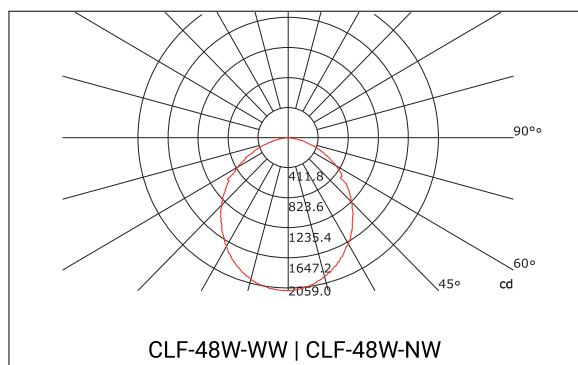

Lighting Specifications

• Luminous flux	4800 lm
• Luminous efficiency	100 lm / W
• Color of the light	Neutral white
• CCT	4000 K
• Color Render Index (CRI)	> 90
• Beam Angle	120 °
• Life Span	30 000 working hours

Photometric Diagram