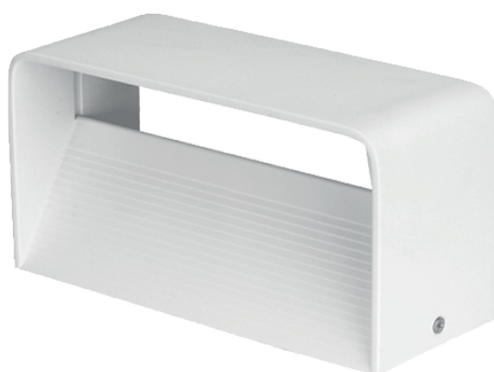

Product datasheet

B8071-6W-WW

LED wall lamp | 6 W | 3000 K

- Indoor and outdoor lightning
- Ambient lighting
- IP40

General information

• Model	B8071-6W-WW
• LED chip	EPISTAR
• Body material	Aluminium
• Environment	Indoor and outdoor use
• Product color	White
• Mounting	Surface mounting
• IP protection rate	IP40
• Neto weight	0,480 kg

Electrical Specifications

• Power Consumption	6 W
• Input Voltage	AC 220 V
• Dimable Function	No
• Replacing LED	Yes
• Replacing Power Supply	Yes

Lightning

- | | |
|------------------------------|------------|
| • Luminous flux | 660 lm |
| • Luminous efficiency | 110 lm / W |
| • Color of the light | Warm white |
| • CCT | 3000 K |
| • Color Render Index (CRI) | < 80 |
| • Beam angle | 120 ° |
| • Life Span | 30 000 h |

200 x 80 x 95 mm