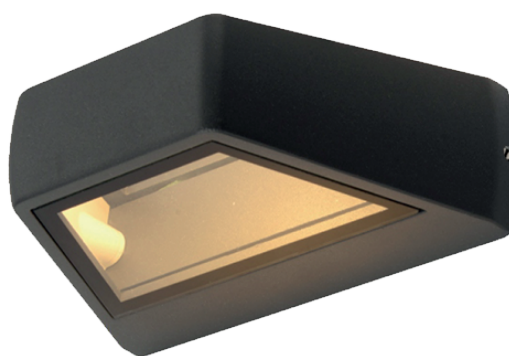

Product datasheet

AB2912

LED wall lamp | 6 W | 3000 K
HUDSON

- Indoor and outdoor lightning
- Ambient lighting
- IP65

General information

• Model	AB2912
• LED chip	EPISTAR
• Body material	Aluminium
• Environment	Indoor and outdoor use
• Product color	Black
• Mounting	Surface mounting
• IP protection rate	IP65
• Neto weight	0,470 kg

Electrical Specifications

• Power Consumption	6 W
• Input Voltage	AC 85 - 265 V / 50 - 60 Hz
• Dimable Function	No
• Replacing LED	Yes
• Replacing Power Supply	Yes

Lightning

• Luminous flux	600 lm
• Luminous efficiency	100 lm / W
• Color of the light	Warm white
• CCT	3000 K
• Color Render Index (CRI)	< 80
• Beam angle	120 °
• Life Span	30 000 h