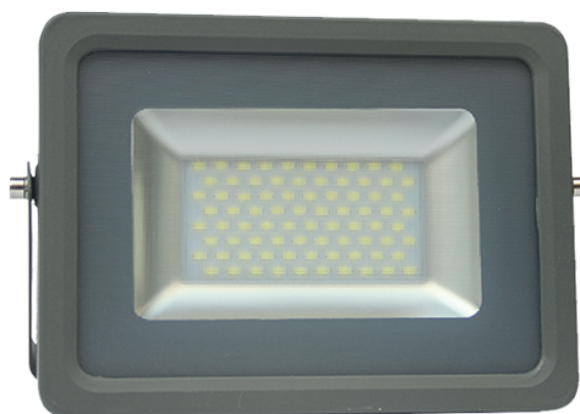

Product datasheet

STX-20-NW

LED flood light 20W | 4200 K

- Indoor and outdoor lighting
- Wide beam angle
- Without flickering
- Usable in all weather conditions

General information

• Model	STX-20-NW
• LED chip	San`an
• Body material	Aluminium
• Environment	Indoor and outdoor lighting
• Product color	Grey
• Operating Temperature	from - 20 °C to + 40 °C
• Mounting	Surface mounting
• IP Protection Rate	IP65
• Weight	0,665 kg

Electrical Specifications

• Power Consumption	20 W
• Input Voltage	AC 85 - 265 V / 50 - 60 Hz
• Dimmable Function	No
• Replacing LED	Yes
• Replacing Power Supply	Yes

Lighting Specifications

• Luminous flux	1800 lm
• Luminous efficiency	90 lm / W
• Color of the light	Neutral white
• CCT	4200 K
• Color Render Index (CRI)	≥ 80
• Beam Angle	120 °
• Unified Glare Rating (UGR)	≤19
• Life Span	30 000 working hours