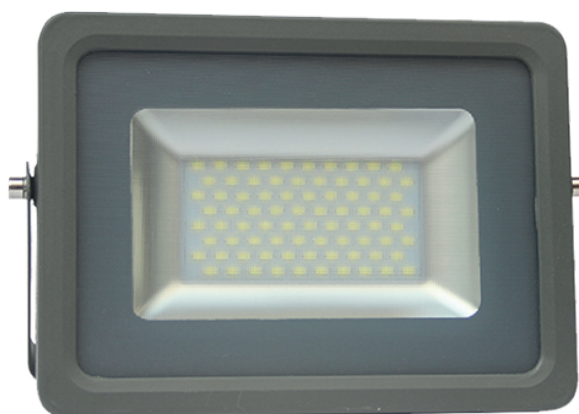

Product datasheet

STX-20

LED flood light 20W | 6000 K

- Indoor and outdoor lighting
- Wide beam angle
- Without flickering
- Usable in all weather conditions

General information

• Model	STX-20
• LED chip	San`an
• Body material	Aluminium
• Environment	Indoor and outdoor lighting
• Product color	Grey
• Operating Temperature	from - 20 °C to + 40 °C
• Mounting	Surface mounting
• IP Protection Rate	IP65
• Weight	0,665 kg

Electrical Specifications

• Power Consumption	20 W
• Input Voltage	AC 85 - 265 V / 50 - 60 Hz
• Dimmable Function	No
• Replacing LED	Yes
• Replacing Power Supply	Yes

Lighting Specifications

• Luminous flux	1800 lm
• Luminous efficiency	90 lm / W
• Color of the light	Cold White
• CCT	6000 K
• Color Render Index (CRI)	≥ 80
• Beam Angle	120 °
• Unified Glare Rating (UGR)	≤19
• Life Span	30 000 working hours