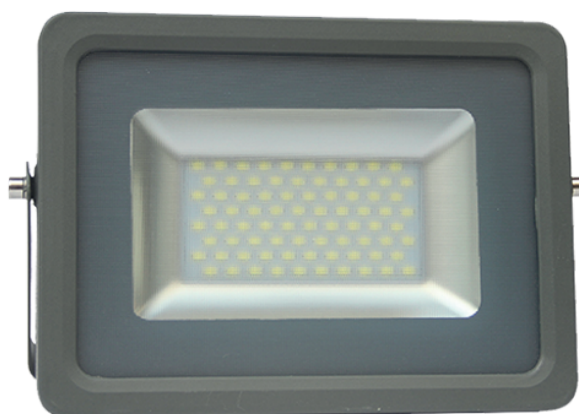

Product datasheet

STX-30

LED flood light 30W | 6000 K

- Indoor and outdoor lighting
- Wide beam angle
- Without flickering
- Usable in all weather conditions

General information

• Model	STX-30
• LED chip	San`an
• Body material	Aluminium
• Environment	Indoor and outdoor lighting
• Product color	Grey
• Operating Temperature	from - 20 °C to + 40 °C
• Mounting	Surface mounting
• IP Protection Rate	IP65
• Weight	0,940 kg

Electrical Specifications

• Power Consumption	30 W
• Input Voltage	AC 85 - 265 V / 50 - 60 Hz
• Dimmable Function	No
• Replacing LED	Yes
• Replacing Power Supply	Yes

Lighting Specifications

• Luminous flux	2700 lm
• Luminous efficiency	90 lm / W
• Color of the light	Cold white
• CCT	6000 K
• Color Render Index (CRI)	≥ 80
• Beam Angle	120 °
• Unified Glare Rating (UGR)	≤19
• Life Span	30 000 working hours

Packing Information

• Package dimensions	240 x 190 x 40 mm
• Gross Weight	1,015 kg
• Transport package	10 pieces

Dimensions

- Product dimensions

210 x 155 x 35 mm