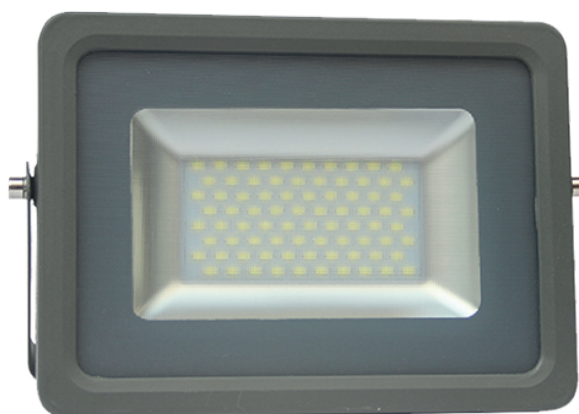

Product datasheet

STX-30-NW

LED flood light 30W | 4200 K

- Indoor and outdoor lighting
- Wide beam angle
- Without flickering
- Usable in all weather conditions

General information

• Model	STX-30-NW
• LED chip	San`an
• Body material	Aluminium
• Environment	Indoor and outdoor lighting
• Product color	Grey
• Operating Temperature	from - 20 °C to + 40 °C
• Mounting	Surface mounting
• IP Protection Rate	IP65
• Weight	0,940 kg

Electrical Specifications

• Power Consumption	30 W
• Input Voltage	AC 85 - 265 V / 50 - 60 Hz
• Dimmable Function	No
• Replacing LED	Yes
• Replacing Power Supply	Yes

Lighting Specifications

• Luminous flux	2700 lm
• Luminous efficiency	90 lm / W
• Color of the light	Neutral white
• CCT	4200 K
• Color Render Index (CRI)	≥ 80
• Beam Angle	120 °
• Unified Glare Rating (UGR)	≤19
• Life Span	30 000 working hours

Packing Information

• Package dimensions	240 x 190 x 40 mm
• Gross Weight	1,015 kg
• Transport package	10 pieces

Dimensions

- Product dimensions

210 x 155 x 35 mm