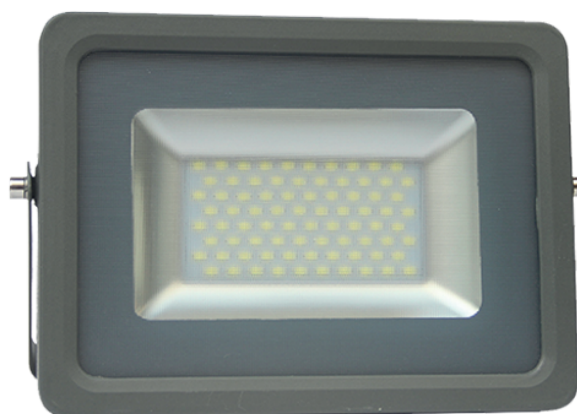

Product datasheet

STX-50-WW

LED flood light 50W | 3000 K

- Indoor and outdoor lighting
- Wide beam angle
- Without flickering
- Usable in all weather conditions

General information

• Model	STX-50-WW
• LED chip	San`an
• Body material	Aluminium
• Environment	Indoor and outdoor lighting
• Product color	Grey
• Operating Temperature	from - 20 °C to + 40 °C
• Mounting	Surface mounting
• IP Protection Rate	IP65
• Weight	1,250 kg

Electrical Specifications

• Power Consumption	50 W
• Input Voltage	AC 85 - 265 V / 50 - 60 Hz
• Dimmable Function	No
• Replacing LED	Yes
• Replacing Power Supply	Yes

Lighting Specifications

• Luminous flux	4500 lm
• Luminous efficiency	90 lm / W
• Color of the light	Warm white
• CCT	3000 K
• Color Render Index (CRI)	≥ 80
• Beam Angle	120 °
• Unified Glare Rating (UGR)	≤19
• Life Span	30 000 working hours