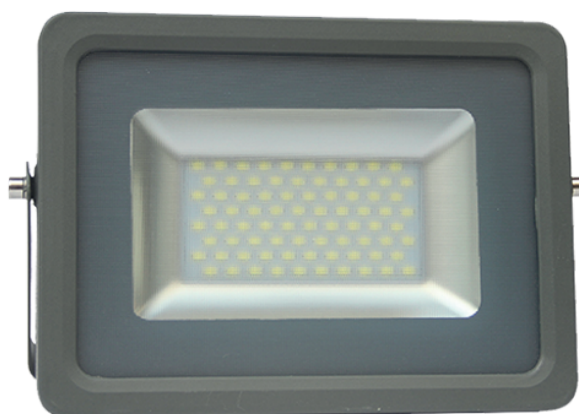

Product datasheet

STX-50-NW

LED flood light 50W | 4200 K

- Indoor and outdoor lighting
- Wide beam angle
- Without flickering
- Usable in all weather conditions

General information

• Model	STX-50-NW
• LED chip	San`an
• Body material	Aluminium
• Environment	Indoor and outdoor lighting
• Product color	Grey
• Operating Temperature	from - 20 °C to + 40 °C
• Mounting	Surface mounting
• IP Protection Rate	IP65
• Weight	1,250 kg

Electrical Specifications

• Power Consumption	50 W
• Input Voltage	AC 85 - 265 V / 50 - 60 Hz
• Dimmable Function	No
• Replacing LED	Yes
• Replacing Power Supply	Yes

Lighting Specifications

• Luminous flux	4500 lm
• Luminous efficiency	90 lm / W
• Color of the light	Neutral white
• CCT	4200 K
• Color Render Index (CRI)	≥ 80
• Beam Angle	120 °
• Unified Glare Rating (UGR)	≤19
• Life Span	30 000 working hours