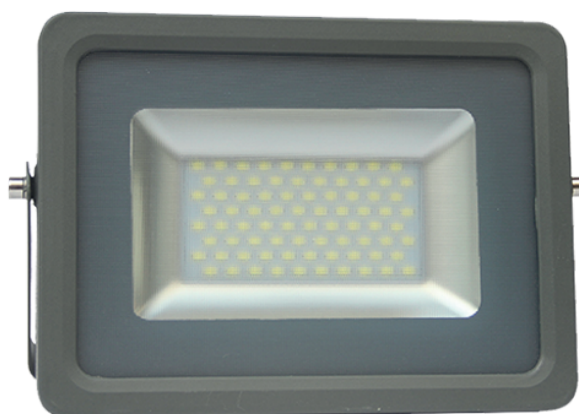

Product datasheet

STX-100-WW

LED flood light 100W | 3000 K

- Indoor and outdoor lighting
- Wide beam angle
- Without flickering
- Usable in all weather conditions

General information

• Model	STX-100-WW
• LED chip	San`an
• Body material	Aluminium
• Environment	Indoor and outdoor lighting
• Product color	Grey
• Operating Temperature	from - 20 °C to + 40 °C
• Mounting	Surface mounting
• IP Protection Rate	IP65
• Weight	2,720 kg

Electrical Specifications

• Power Consumption	100 W
• Input Voltage	AC 85 - 265 V / 50 - 60 Hz
• Dimmable Function	No
• Replacing LED	Yes
• Replacing Power Supply	Yes

Lighting Specifications

• Luminous flux	9000 lm
• Luminous efficiency	90 lm / W
• Color of the light	Warm white
• CCT	3000 K
• Color Render Index (CRI)	≥ 80
• Beam Angle	120 °
• Unified Glare Rating (UGR)	≤19
• Life Span	30 000 working hours

Packing Information

• Package dimensions	370 x 290 x 75 mm
• Gross Weight	2,890 kg
• Transport package	5 pieces

Dimensions

- Product dimensions

333 x 260 x 50 mm