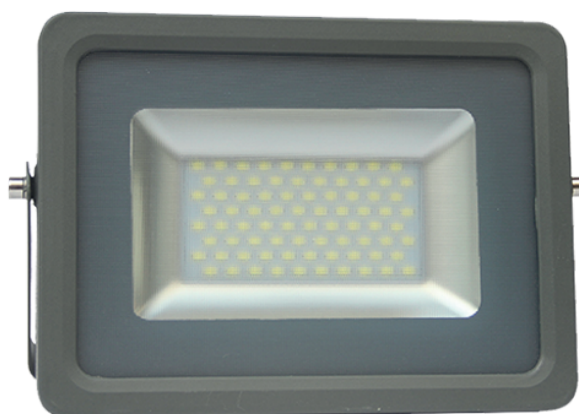

## Product datasheet

STX-100

**LED flood light 100W | 6000 K**

- Indoor and outdoor lighting
- Wide beam angle
- Without flickering
- Usable in all weather conditions

## General information

• Model	STX-100
• LED chip	San`an
• Body material	Aluminium
• Environment	Indoor and outdoor lighting
• Product color	Grey
• Operating Temperature	from - 20 °C to + 40 °C
• Mounting	Surface mounting
• IP Protection Rate	IP65
• Weight	2,720 kg

## Electrical Specifications

• Power Consumption	100 W
• Input Voltage	AC 85 - 265 V / 50 - 60 Hz
• Dimmable Function	No
• Replacing LED	Yes
• Replacing Power Supply	Yes

## Lighting Specifications

• Luminous flux	9000 lm
• Luminous efficiency	90 lm / W
• Color of the light	Cold white
• CCT	6000 K
• Color Render Index (CRI)	≥ 80
• Beam Angle	120 °
• Unified Glare Rating (UGR)	≤19
• Life Span	30 000 working hours