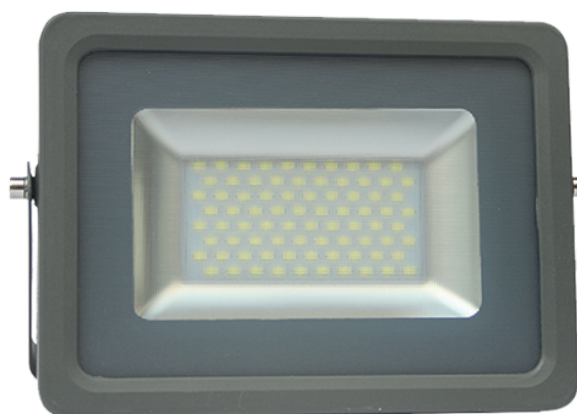

Product datasheet

STX-150-WW

LED flood light 150W | 3000 K

- Indoor and outdoor lighting
- Wide beam angle
- Without flickering
- Usable in all weather conditions

General information

• Model	STX-150-WW
• LED chip	San`an
• Body material	Aluminium
• Environment	Indoor and outdoor lighting
• Product color	Grey
• Operating Temperature	from - 20 °C to + 40 °C
• Mounting	Surface mounting
• IP Protection Rate	IP65
• Weight	4,000 kg

Electrical Specifications

• Power Consumption	150 W
• Input Voltage	AC 85 - 265 V / 50 - 60 Hz
• Dimmable Function	No
• Replacing LED	Yes
• Replacing Power Supply	Yes

Lighting Specifications

• Luminous flux	13500 lm
• Luminous efficiency	90 lm / W
• Color of the light	Warm white
• CCT	3000 K
• Color Render Index (CRI)	≥ 80
• Beam Angle	120 °
• Unified Glare Rating (UGR)	≤19
• Life Span	30 000 working hours

Packing Information

• Package dimensions	460 x 405 x 125 mm
• Gross Weight	4,500 kg
• Transport package	4 pieces

Dimensions

- Product dimensions

395 x 290 x 60 mm