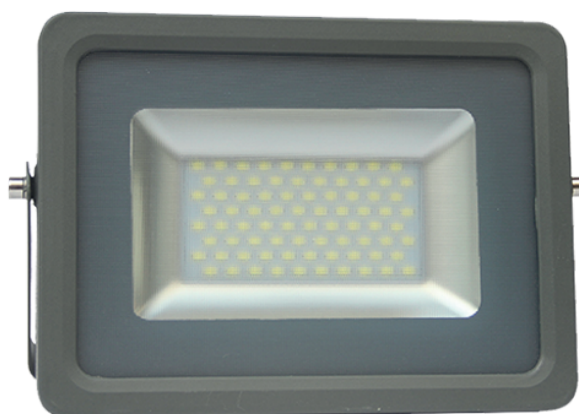

## Product datasheet

STX-150-NW

**LED flood light 150W | 4200 K**

- Indoor and outdoor lighting
- Wide beam angle
- Without flickering
- Usable in all weather conditions

## General information

• Model	STX-150-NW
• LED chip	San`an
• Body material	Aluminium
• Environment	Indoor and outdoor lighting
• Product color	Grey
• Operating Temperature	from - 20 °C to + 40 °C
• Mounting	Surface mounting
• IP Protection Rate	IP65
• Weight	4,000 kg

## Electrical Specifications

• Power Consumption	150 W
• Input Voltage	AC 85 - 265 V / 50 - 60 Hz
• Dimmable Function	No
• Replacing LED	Yes
• Replacing Power Supply	Yes

## Lighting Specifications

• Luminous flux	13500 lm
• Luminous efficiency	90 lm / W
• Color of the light	Neutral white
• CCT	4200 K
• Color Render Index (CRI)	≥ 80
• Beam Angle	120 °
• Unified Glare Rating (UGR)	≤19
• Life Span	30 000 working hours