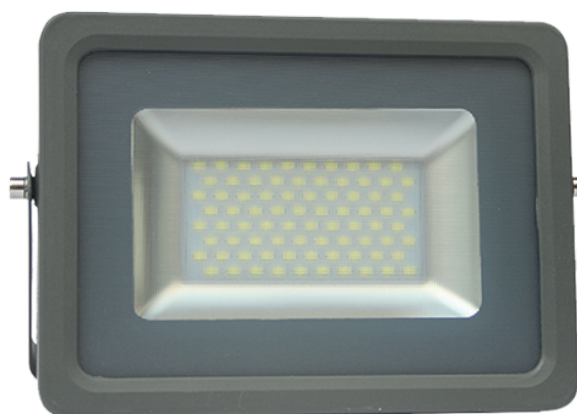

Product datasheet

STX-150

LED flood light 150W | 6000 K

- Indoor and outdoor lighting
- Wide beam angle
- Without flickering
- Usable in all weather conditions

General information

• Model	STX-150
• LED chip	San`an
• Body material	Aluminium
• Environment	Indoor and outdoor lighting
• Product color	Grey
• Operating Temperature	from - 20 °C to + 40 °C
• Mounting	Surface mounting
• IP Protection Rate	IP65
• Weight	4,000 kg

Electrical Specifications

• Power Consumption	150 W
• Input Voltage	AC 85 - 265 V / 50 - 60 Hz
• Dimmable Function	No
• Replacing LED	Yes
• Replacing Power Supply	Yes

Lighting Specifications

• Luminous flux	13500 lm
• Luminous efficiency	90 lm / W
• Color of the light	Neutral white
• CCT	4200 K
• Color Render Index (CRI)	≥ 80
• Beam Angle	120 °
• Unified Glare Rating (UGR)	≤19
• Life Span	30 000 working hours

Packing Information

• Package dimensions	460 x 405 x 125 mm
• Gross Weight	4,500 kg
• Transport package	4 pieces

Dimensions

- Product dimensions

395 x 290 x 60 mm