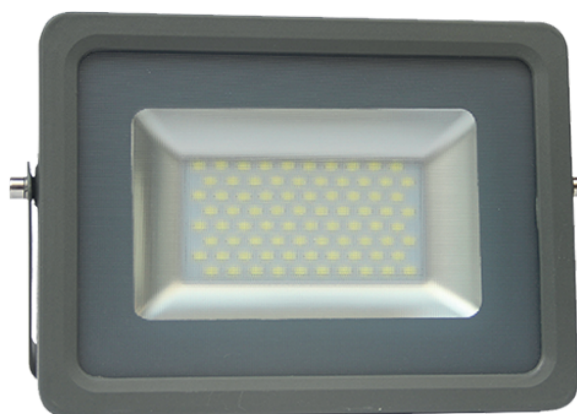

Product datasheet

STX-200-NW

LED flood light 200W | 4200 K

- Indoor and outdoor lighting
- Wide beam angle
- Without flickering
- Usable in all weather conditions

General information

• Model	STX-200-NW
• LED chip	San`an
• Body material	Aluminium
• Environment	Indoor and outdoor lighting
• Product color	Grey
• Operating Temperature	from - 20 °C to + 40 °C
• Mounting	Surface mounting
• IP Protection Rate	IP65
• Weight	5,800 kg

Electrical Specifications

• Power Consumption	200 W
• Input Voltage	AC 85 - 265 V / 50 - 60 Hz
• Dimmable Function	No
• Replacing LED	Yes
• Replacing Power Supply	Yes

Lighting Specifications

• Luminous flux	13500 lm
• Luminous efficiency	90 lm / W
• Color of the light	Neutral white
• CCT	4200 K
• Color Render Index (CRI)	≥ 80
• Beam Angle	120 °
• Unified Glare Rating (UGR)	≤19
• Life Span	30 000 working hours

Packing Information

• Package dimensions	520 x 445 x 125 mm
• Gross Weight	6,300 kg
• Transport package	3 pieces

Dimensions

- Product dimensions

450 x 330 x 80 mm