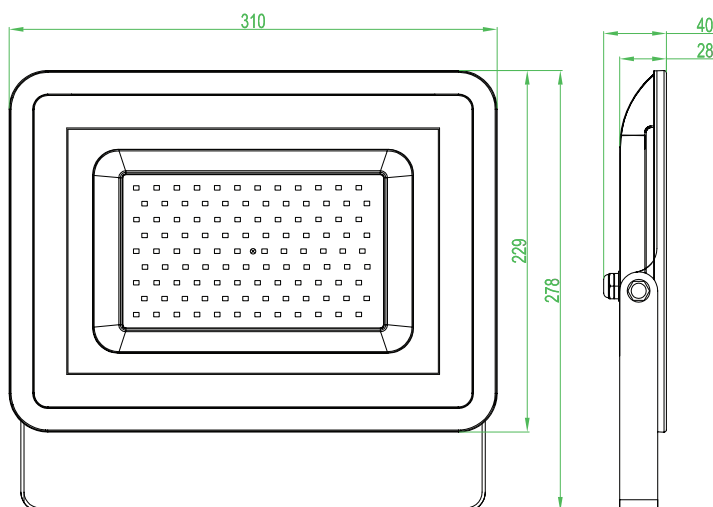

Product datasheet

APX-100

LED flood light 100 W | 6000 K

- Indoor and outdoor lighting
- Wide beam angle
- Without flickering
- Usable in all weather conditions

General information

• Model	APX-100
• LED chip	EPISTAR
• Body material	Aluminium
• Environment	Indoor and outdoor lighting
• Product color	Black
• Operating Temperature	from - 20 °C to + 40 °C
• Mounting	Surface mounting
• IP Protection Rate	IP65
• Weight	1,335 kg

Electrical Specifications

• Power Consumption	100 W
• Input Voltage	AC 85 - 265 V / 50 - 60 Hz
• Dimmable Function	No
• Replacing LED	No
• Replacing Power Supply	No

Lighting Specifications

• Luminous flux	9000 lm
• Luminous efficiency	90 lm / W
• Color of the light	Cold White
• CCT	6000 K
• Color Render Index (CRI)	≥ 80
• Beam Angle	120 °
• Life Span	30 000 working hours

Dimensions

• Product dimensions	310 x 229 x 40 mm
----------------------	-------------------

Packing Information

- Package dimensions 310 x 240 x 50 mm
- Gross Weight 1,570 kg
- Transport package