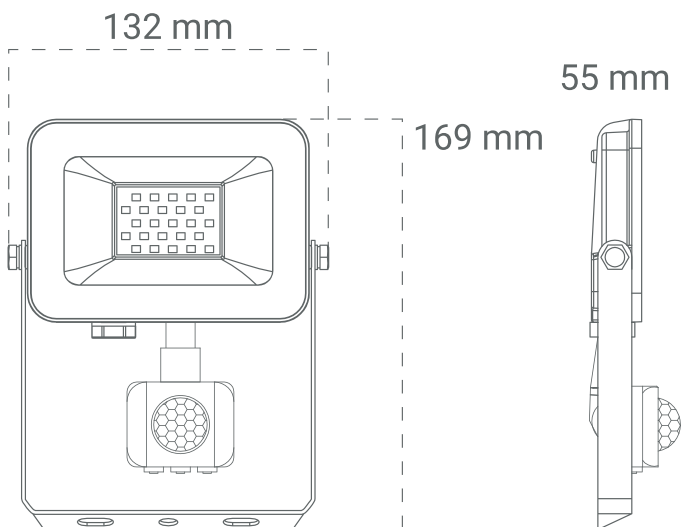

Packing information

- Size of carton box 137 x 55 x 175 mm

Dimensions

NET WEIGHT: 270 g