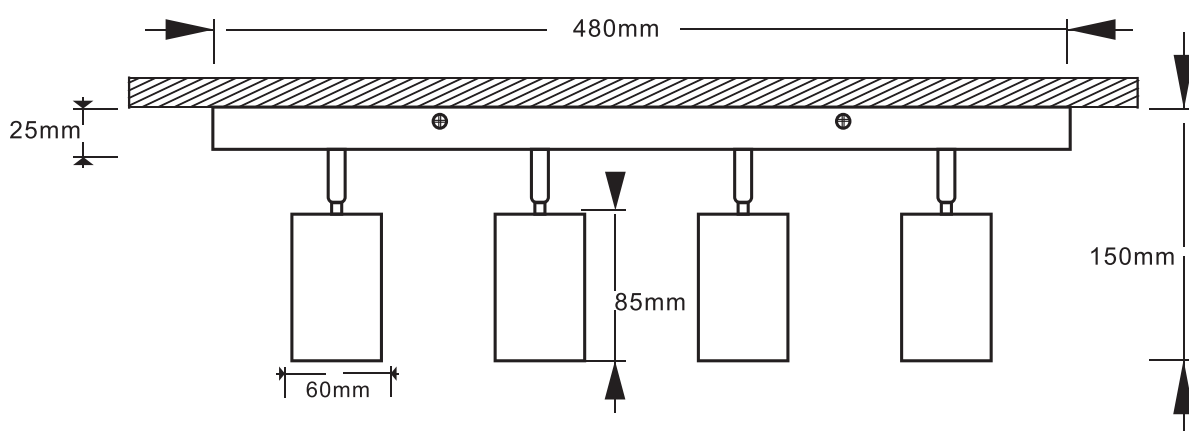

Elektrische Spezifikationen

• Typ der Glühbirnenfassung	GU10 x 4 (max 12 W)
• Voltage	VAC 220 - 240 / 50 Hz

Verpackungsinformationen

• Abmessungen der Verpackung	545 x 98 x 68 mm
• Bruttogewicht	1.488 kg

Abmessungen

- Abmessungen des Produkts $\varnothing 60 \times 85 \text{ mm}$
- Sockel für die Decke $480 \times 60 \times 25 \text{ mm}$

EN Product datasheet

FEBA-4

LED spotlight
GU10 X 4 | white

- Lighting in living spaces, corridors and lobbies, business spaces, decorative element...
- Modern design
- The bulb is not included in the package

General informations

- | | |
|----------------------|------------------|
| • Model | FEBA-4 |
| • Environment | Indoor lighting |
| • Product color | White |
| • Material | Aluminum |
| • Mounting | Surface mounting |
| • Weight | 1.380 kg |
| • Adjustable fixture | YES |
| • IP protection rate | IP20 |

Electrical specifications

- | | |
|--------------------|-----------------------|
| • Bulb socket type | GU10 x 4 (max 12 W) |
| • Voltage | VAC 220 - 240 / 50 Hz |

Packaging information

- | | |
|----------------------|------------------|
| • Package dimensions | 545 x 98 x 68 mm |
| • Gross weight | 1.488 kg |