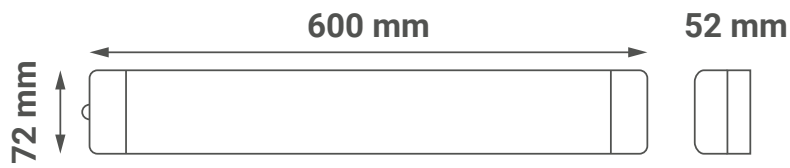

Dimensions

- Product dimensions 72 x 52 x 600 mm